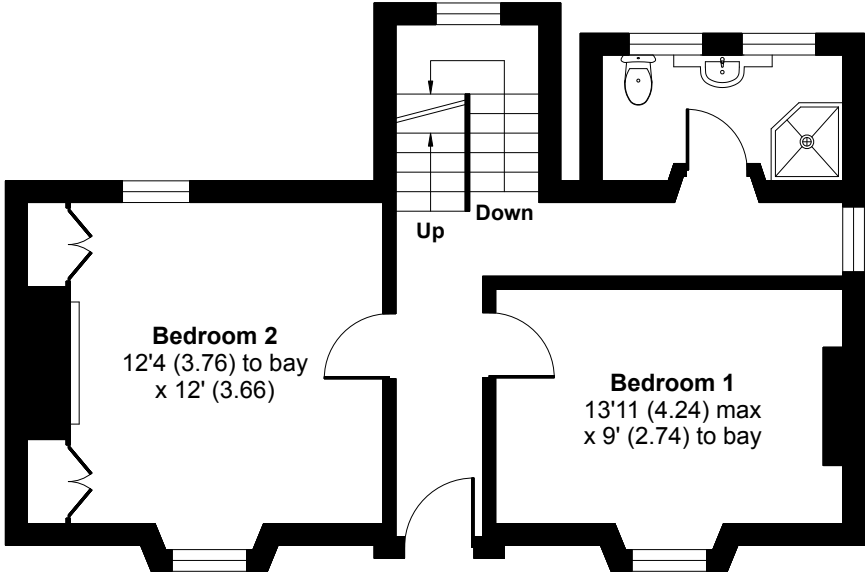

# Rosemundy, St. Agnes, TR5

Approximate Area = 1662 sq ft / 154.4 sq m

For identification only - Not to scale

LOWER GROUND FLOOR

FIRST FLOOR

GROUND FLOOR