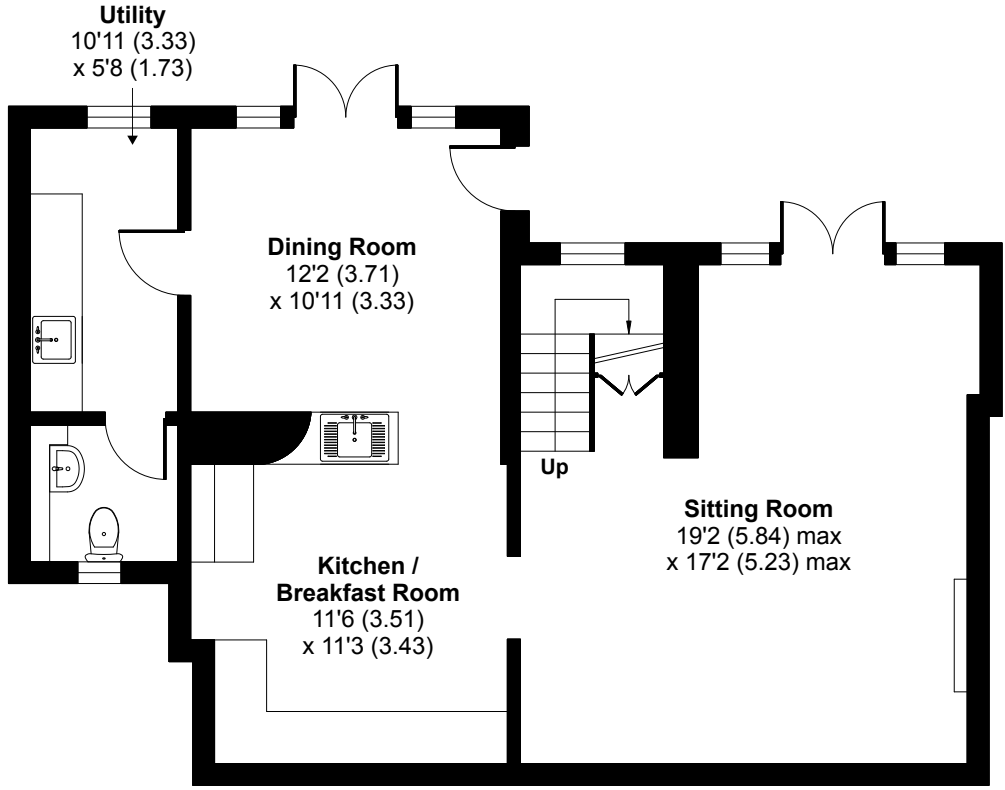

# Rosemundy, St. Agnes, TR5

Approximate Area = 1662 sq ft / 154.4 sq m

For identification only - Not to scale

LOWER GROUND FLOOR

FIRST FLOOR

GROUND FLOOR