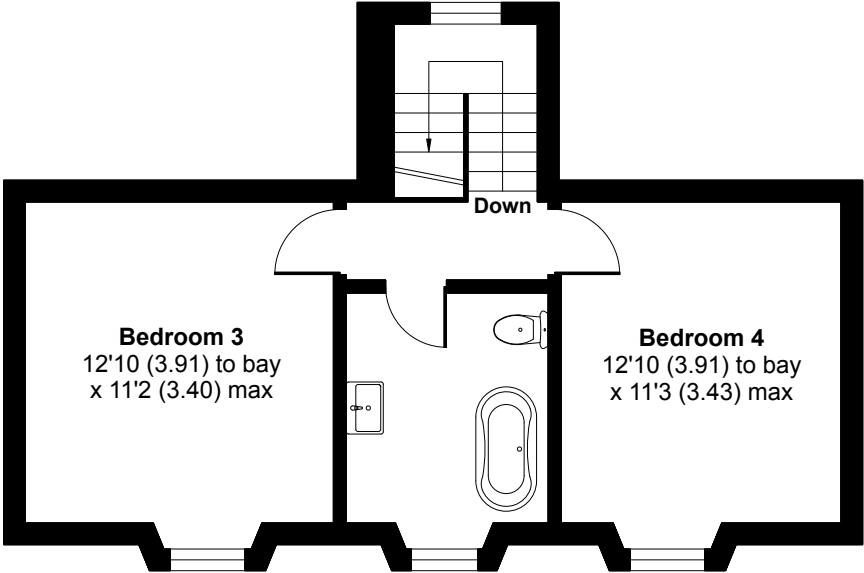

# Rosemundy, St. Agnes, TR5

Approximate Area = 1662 sq ft / 154.4 sq m

For identification only - Not to scale

LOWER GROUND FLOOR

FIRST FLOOR

GROUND FLOOR